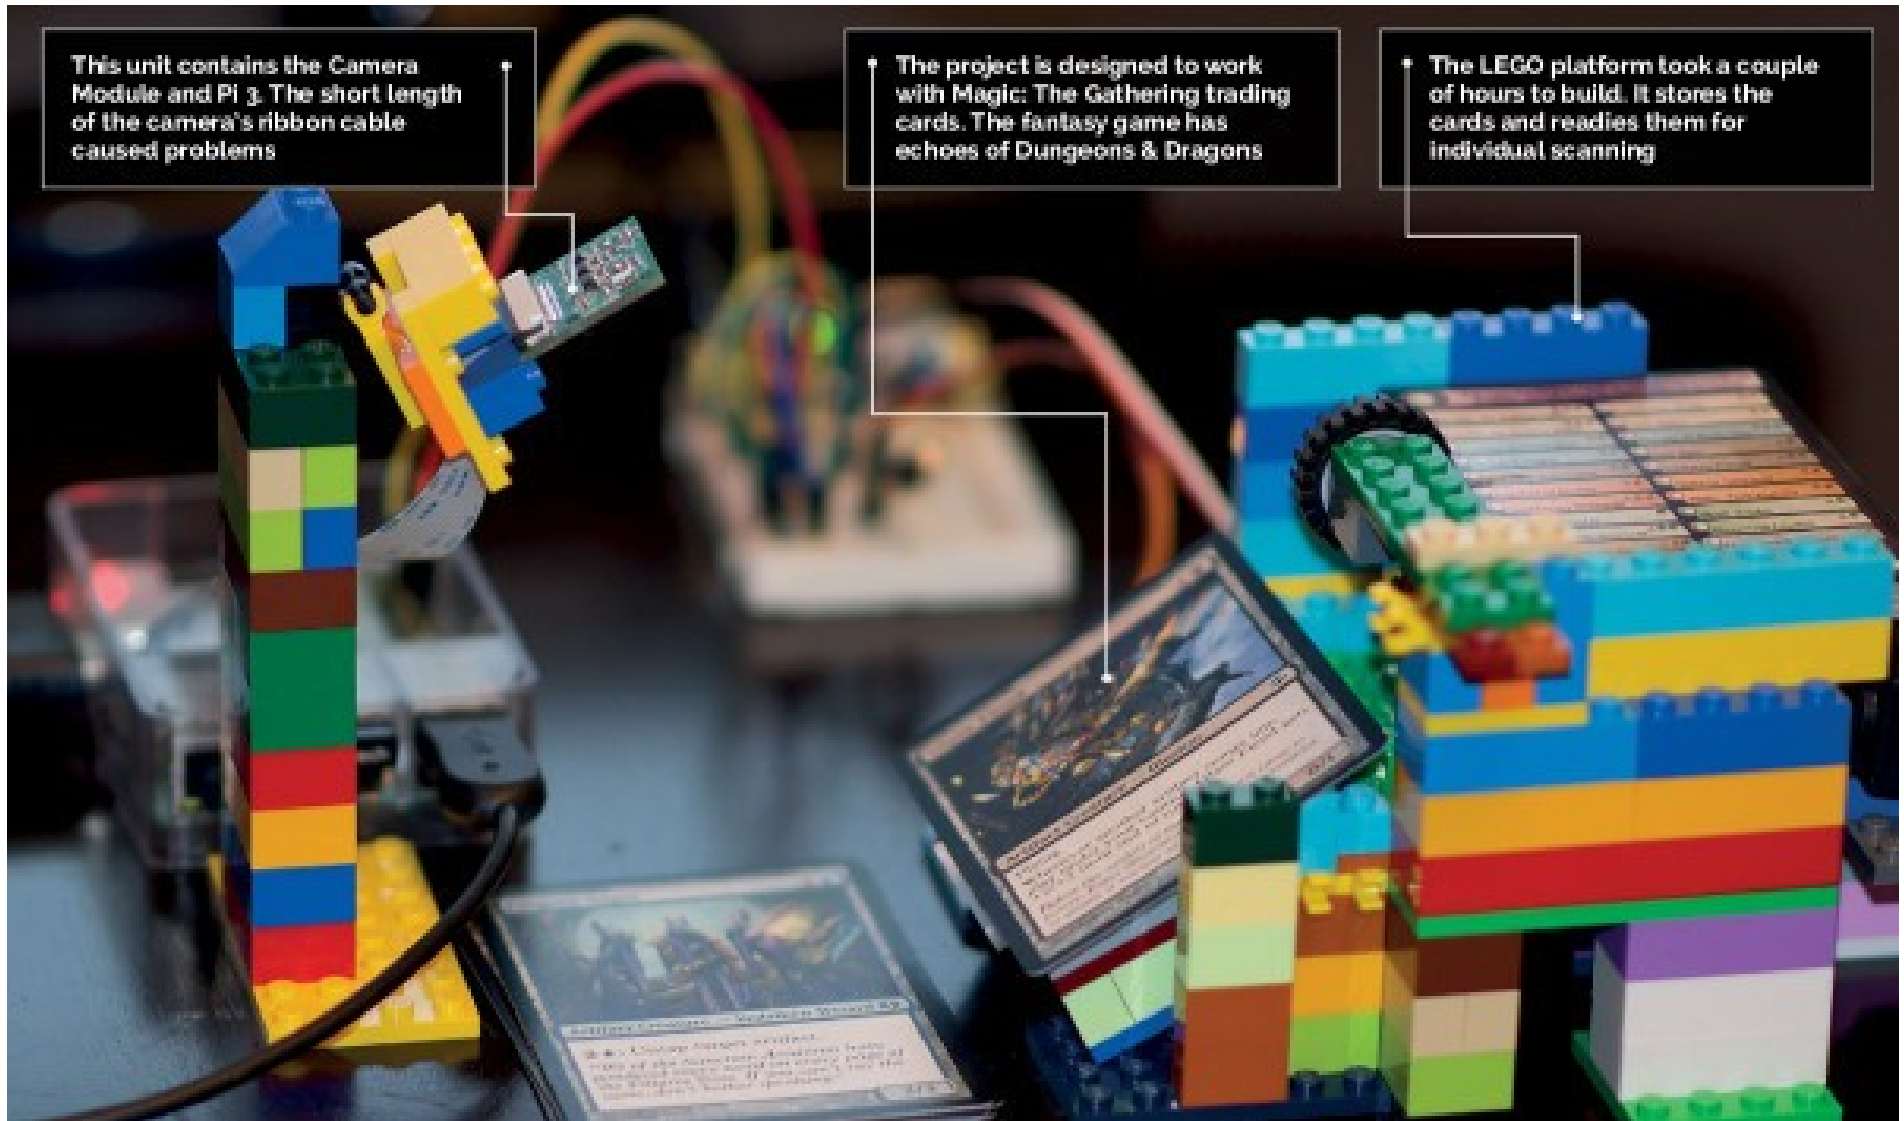

Analizador y ordenador de cartas