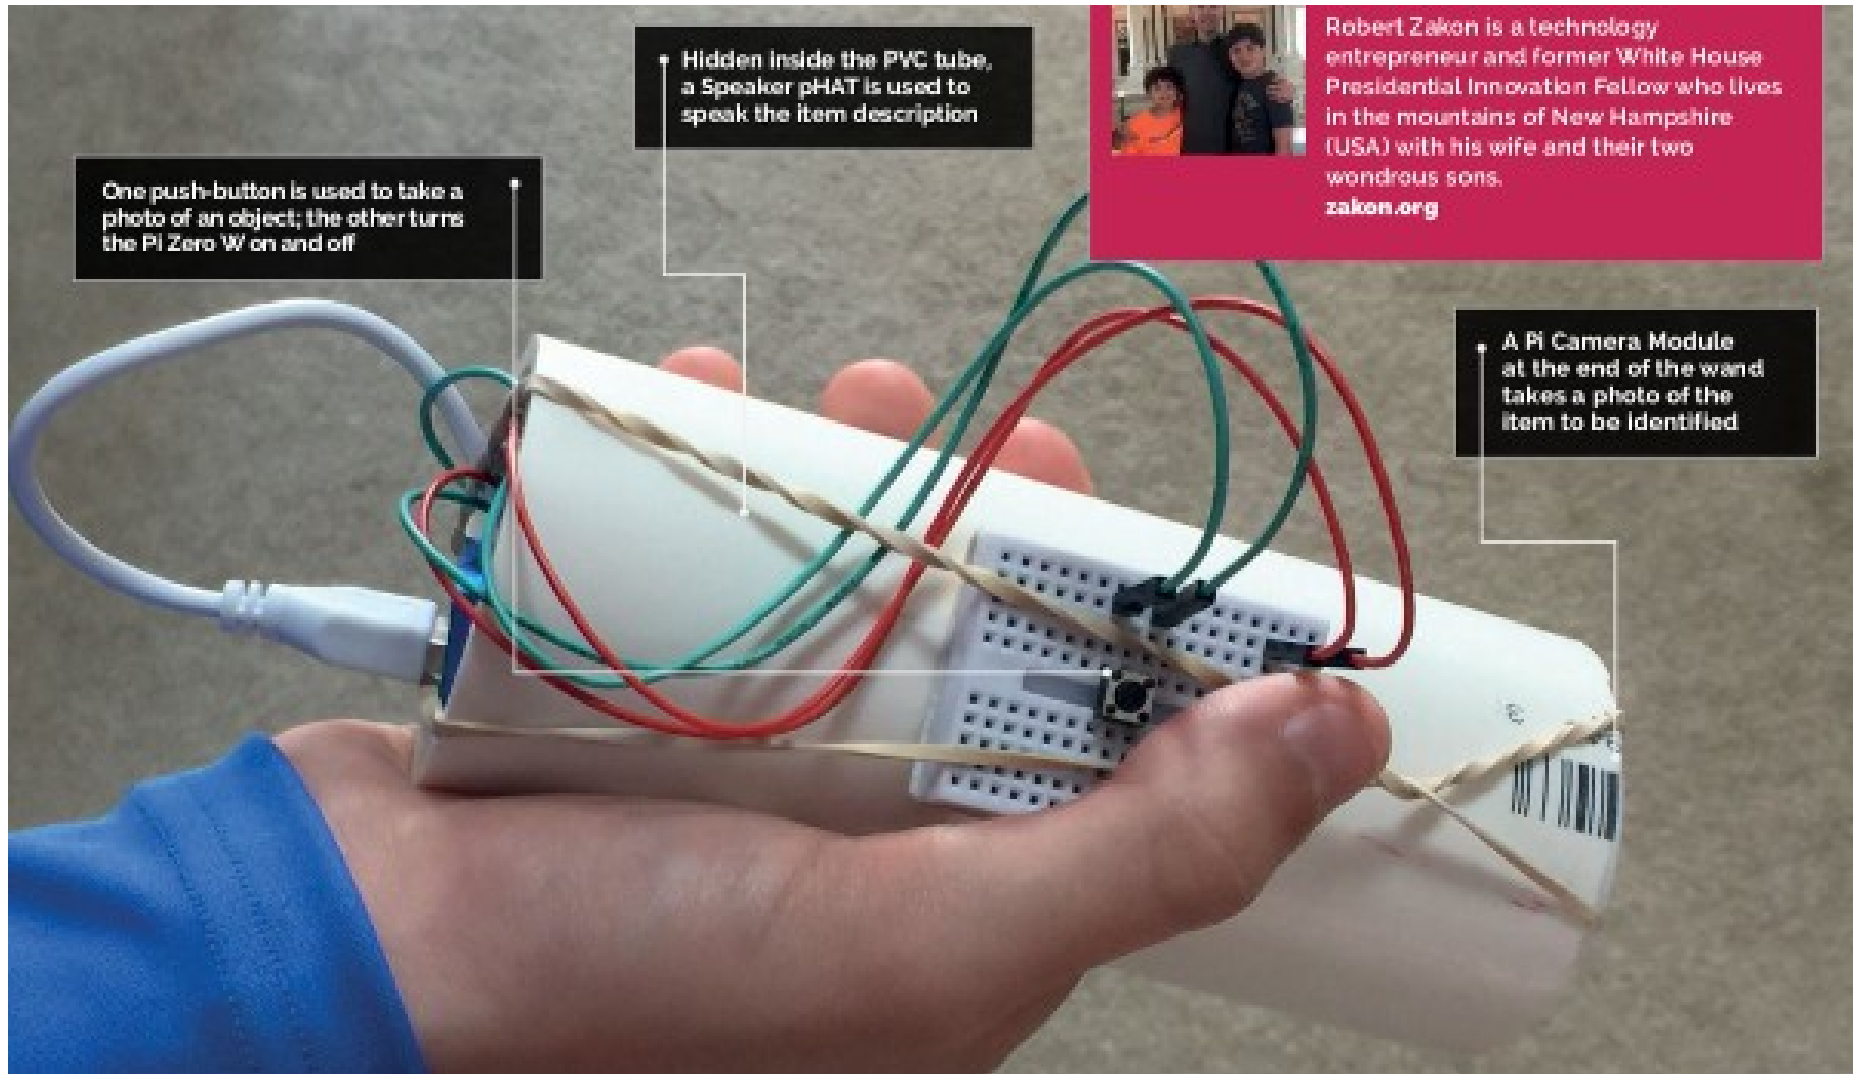

Analizador visual de objetos