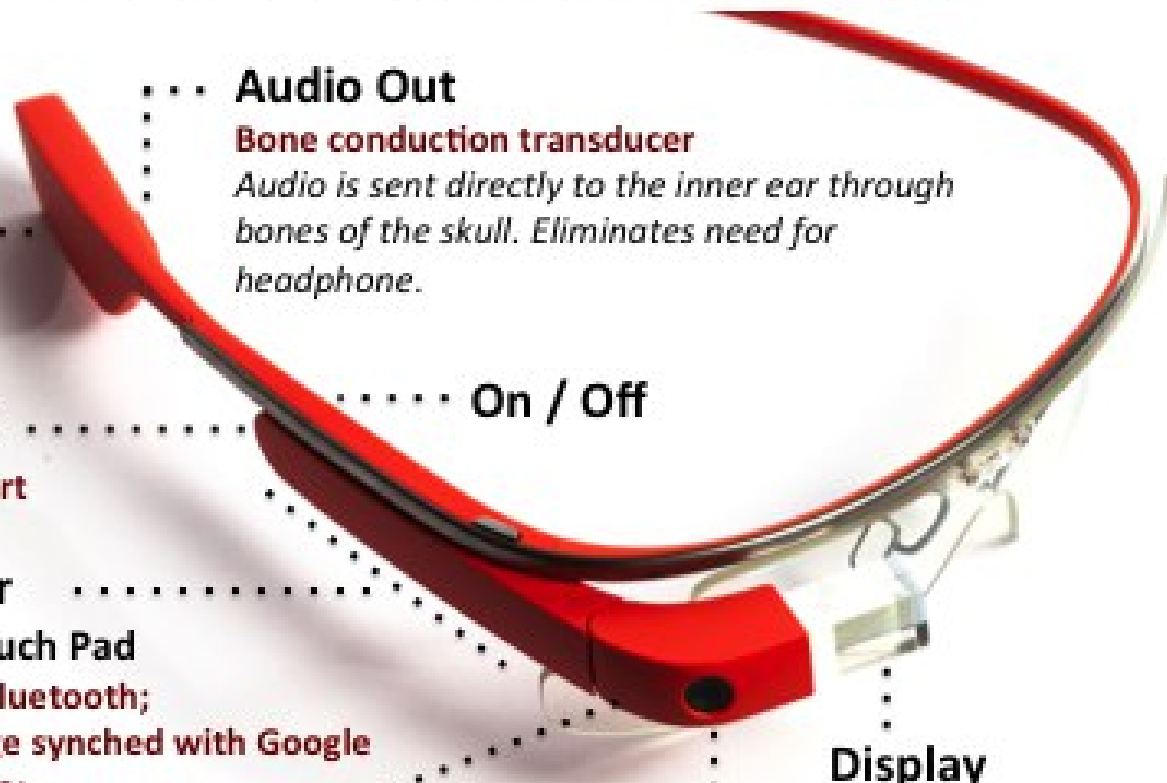

Google Glass: Hardware

Battery . . .
Power for
1 full day

Mini USB . . . . .
Charging; Port

Computer . . . . .
including **Touch Pad**
GPS, Wi-fi, bluetooth;
12 GB storage synched with Google
cloud storage;

Microphone

. . . **Audio Out**

Bone conduction transducer
*Audio is sent directly to the inner ear through
bones of the skull. Eliminates need for
headphone.*

. . . . . **On / Off**

Camera . . .
Photos: 5 MP
Video: 720p HD

Display
Hi-res 640 x 360 pixels;
*Equivalent to 25-inch HD
screen located 8 ft. away.*